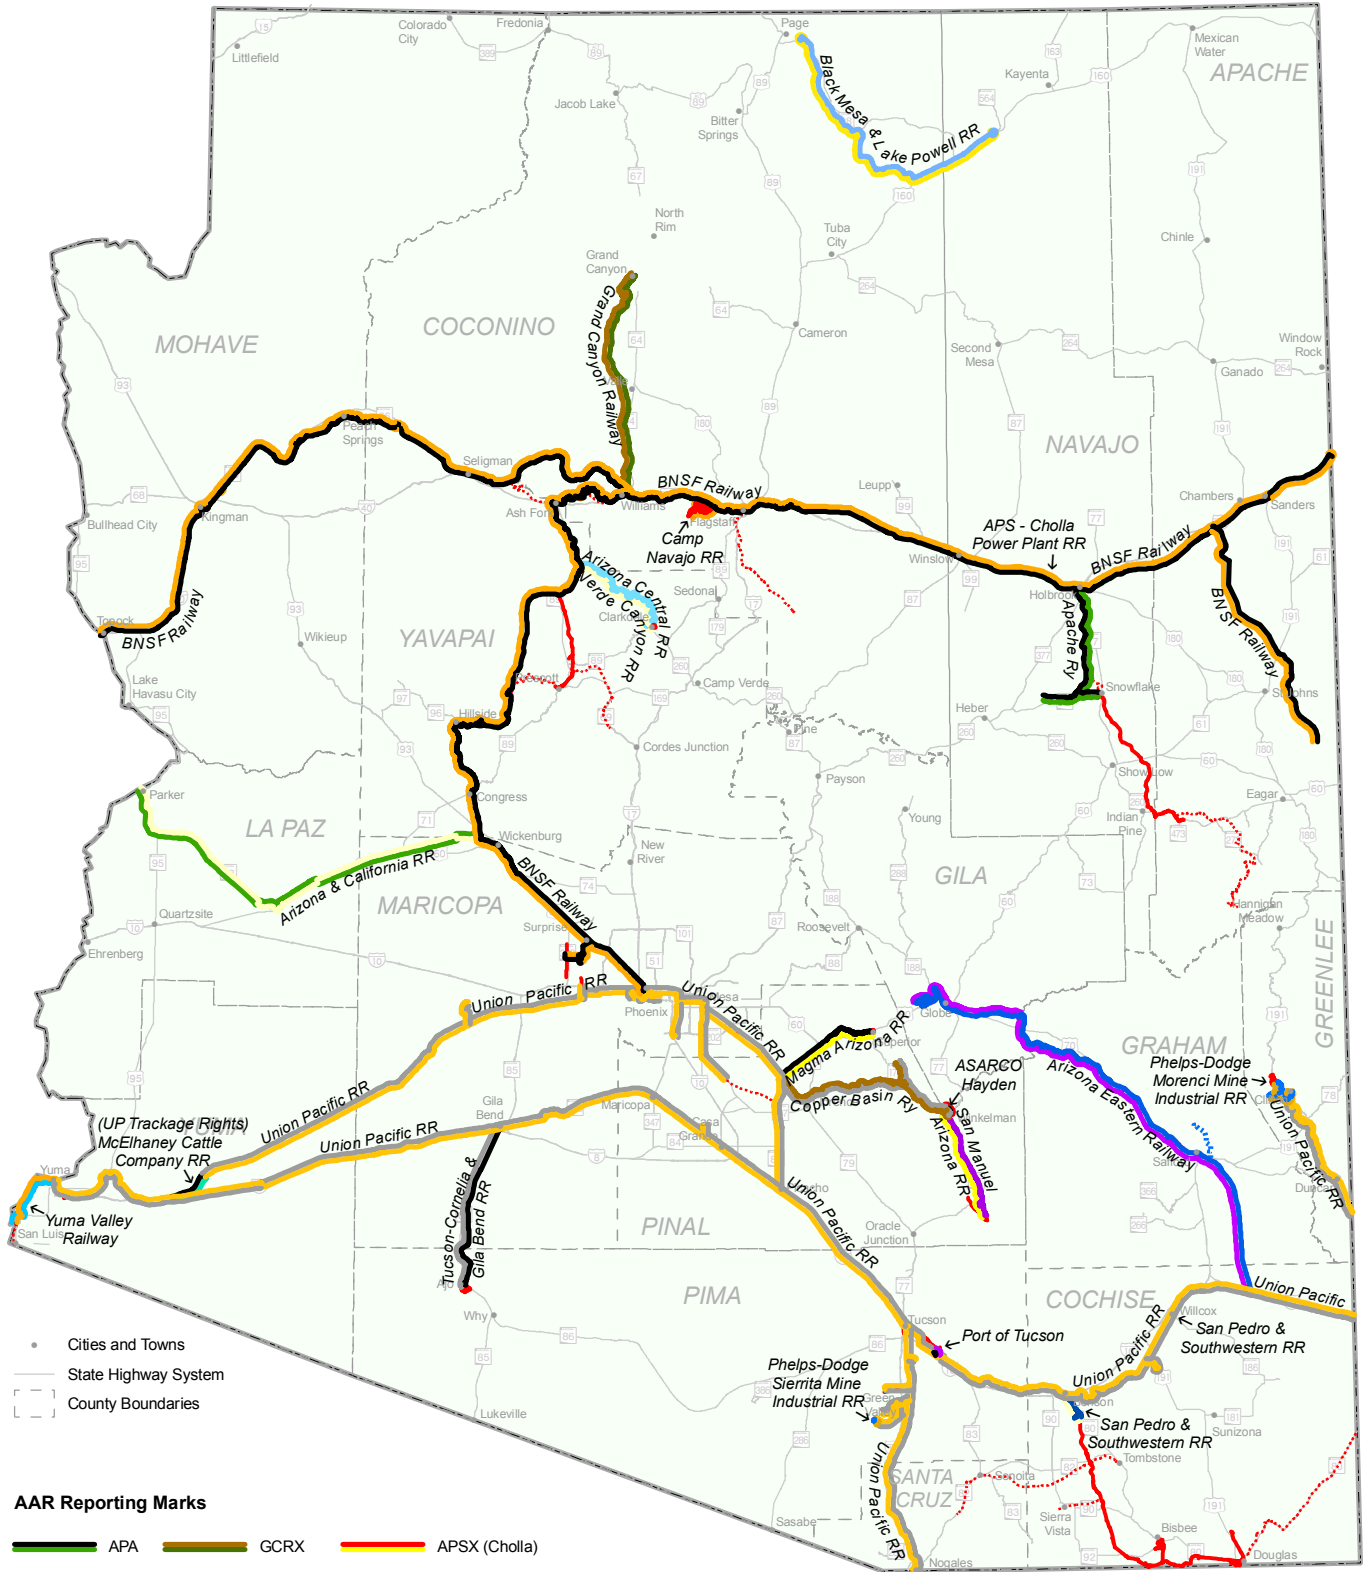

# Arizona Railroads

- Cities and Towns
- State Highway System
- - - County Boundaries

### AAR Reporting Marks

APA	GCRX	APSX (Cholla)
ARZC	MAA	ASTX (Hayden)
AZCR	SMA	DODX/USAX/USNX (Camp Navajo)
AZER	SPSR	McElhaney Cattle Co. (UP Trackage Rights)
BLKM	TCG	PDOX (Morenci Mine)
BNSF	UP	PDOX (Sierra Mine)
CBRY	USG/YVR	Port of Tucson

### Railroad Status

- Future AZER
- Abandoned (1980 - 2007)
- Abandoned (1950 - 1979)

Prepared by  
 Arizona Department of Transportation  
 Planning Division, Data Bureau GIS Section  
 Source: Public Transportation Division  
 (602) 712-7333  
 March 2007