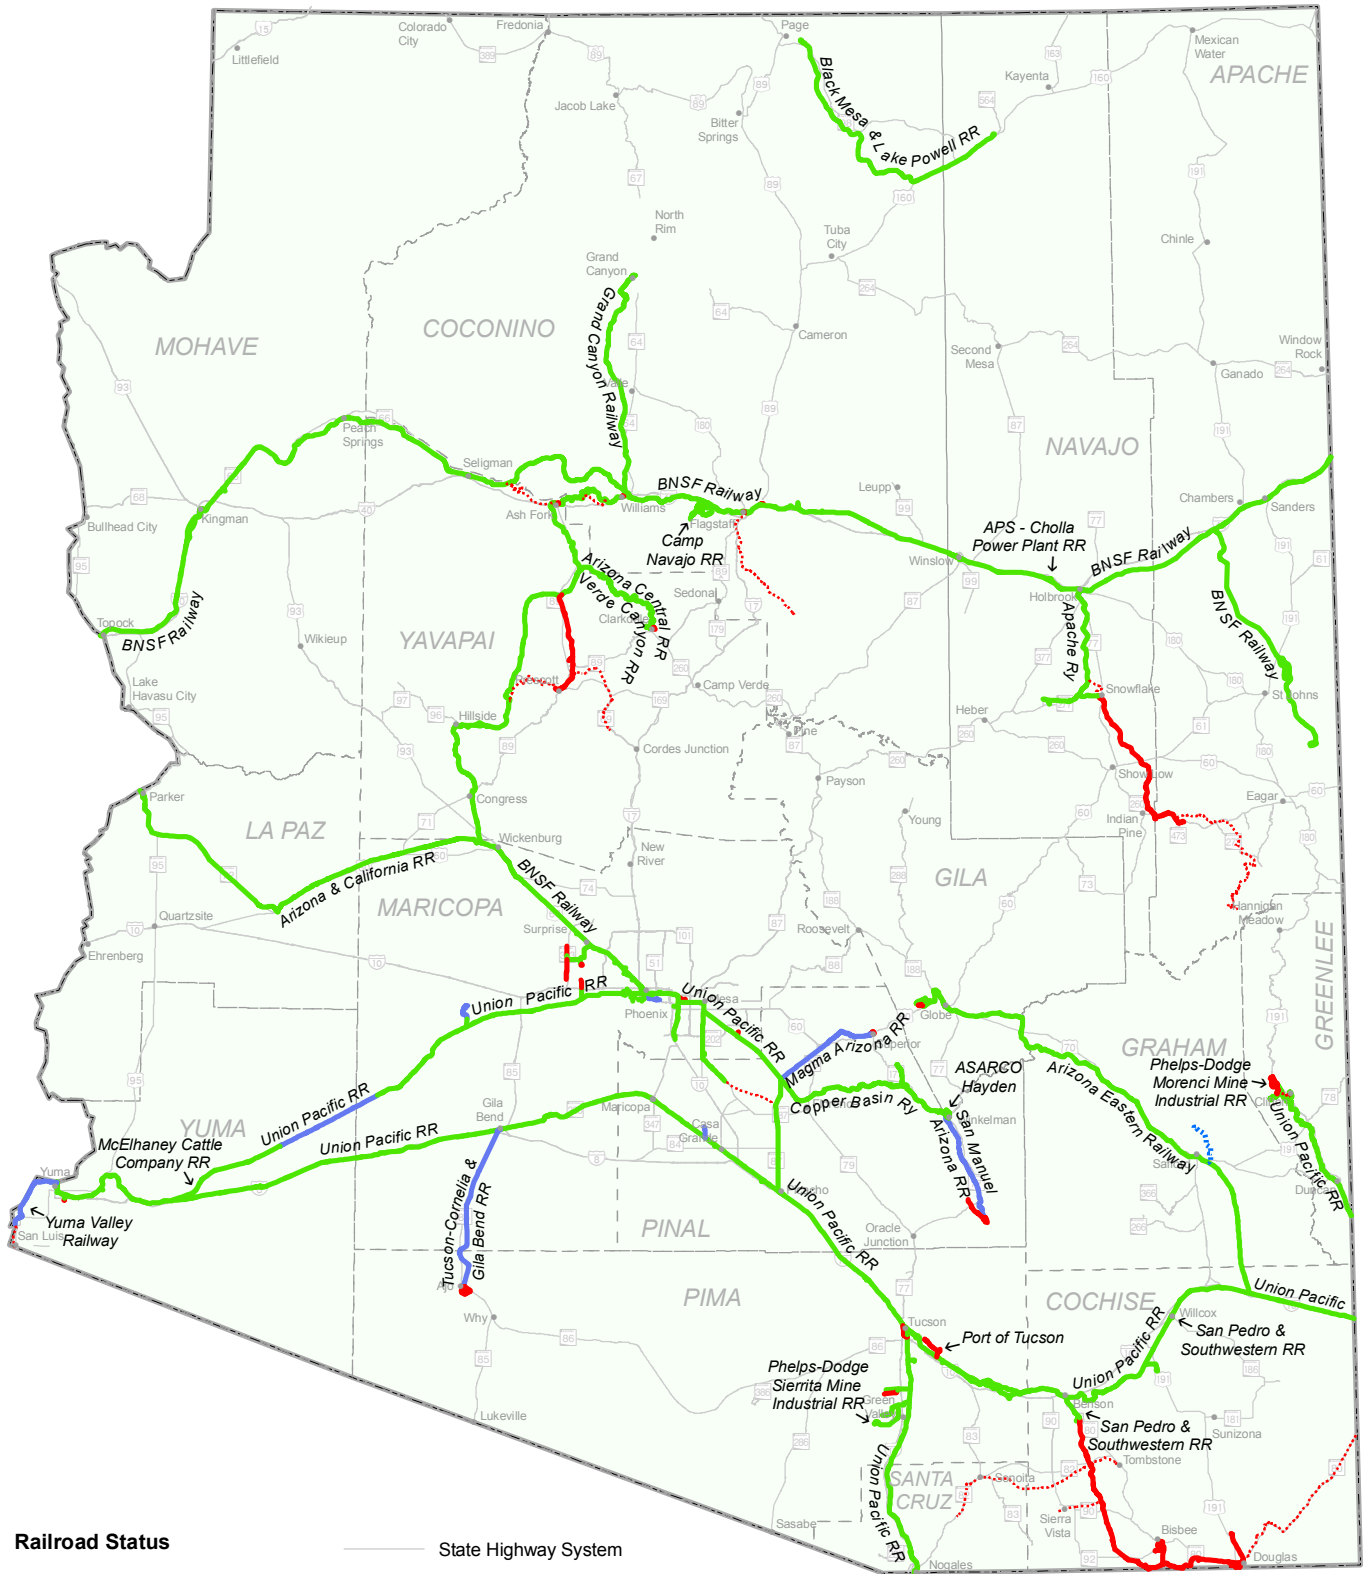

Arizona Railroads (Service Status and Ownership)

Railroad Status

- In Service
- Out of Service
- ⋯ Future
- Abandoned (1980 - 2007)
- ⋯ Abandoned (1950 - 1979)

- State Highway System
- Cities and Towns
- County Boundaries

Prepared by
 Arizona Department of Transportation
 Planning Division, Data Bureau GIS Section
 Source: Public Transportation Division
 (602) 712-7333
 March 2007